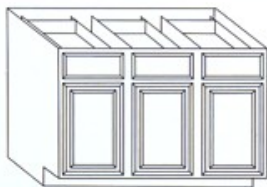

W 1230G
 W 1530G
 W 1830G

WB 2430
 WB 2730
 WB 3030
 WB 3630
 WB 2436
 WB 2736
 WB 3036
 WB 3636
 WB 2442
 WB 2742
 WB 3042
 WB 3642

W 2730G
 W 3030G
 W 3630G

BASE CABINETS 34 - 1/2" HIGH & 24" DEEP

B 9
 B 12
 B 15
 B 18
 B 21
 B 24(Single door)

B 24
 B 27
 B 30

B 33
 B 36
 B 39
 B 42

B 48

SB 24
 SB 27
 SB 30

SB 33
 SB 36
 SB 42
 SB 42D
 (With Drawer)

SB 48
 SB 48D
 (With Drawer)

SB 54
 SB 60

BB 24
 BB 30
 BB 36
 BB 42
 BB 48