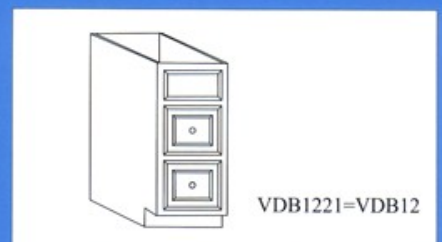

W 1230G
 W 1530G
 W 1830G

WB 2430
 WB 2730
 WB 3030
 WB 3630
 WB 2436
 WB 2736
 WB 3036
 WB 3636
 WB 2442
 WB 2742
 WB 3042
 WB 3642

W 2730G
 W 3030G
 W 3630G

BASE CABINETS 34 - 1/2" HIGH & 24" DEEP

B 9
 B 12
 B 15
 B 18
 B 21
 B 24(Single door)

B 24
 B 27
 B 30

B 33
 B 36
 B 39
 B 42

B 48

SB 24
 SB 27
 SB 30

SB 33
 SB 36
 SB 42
 SB 42D
 (With Drawer)

SB 48
 SB 48D
 (With Drawer)

SB 54
 SB 60

BB 24
 BB 30
 BB 36
 BB 42
 BB 48

TALL CABINETS (84" HIGH)

BASE CABINETS 34 - 1/2" HIGH & 24" DEEP

VANITIES

SPECIALTY UNITS

All Wood Vanities