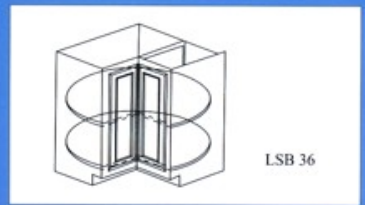

W 1230G
 W 1530G
 W 1830G

WB 2430
 WB 2730
 WB 3030
 WB 3630
 WB 2436
 WB 2736
 WB 3036
 WB 3636
 WB 2442
 WB 2742
 WB 3042
 WB 3642

W 2730G
 W 3030G
 W 3630G

BASE CABINETS 34 - 1/2" HIGH & 24" DEEP

B 9
 B 12
 B 15
 B 18
 B 21
 B 24(Single door)

B 24
 B 27
 B 30

B 33
 B 36
 B 39
 B 42

B 48

SB 24
 SB 27
 SB 30

SB 33
 SB 36
 SB 42
 SB 42D
 (With Drawer)

SB 48
 SB 48D
 (With Drawer)

SB 54
 SB 60

BB 24
 BB 30
 BB 36
 BB 42
 BB 48

TALL CABINETS (84" HIGH)

BASE CABINETS 34 - 1/2" HIGH & 24" DEEP

VANITIES

SPECIALTY UNITS

All Wood Vanities