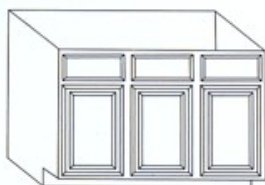

W 1230G
 W 1530G
 W 1830G

WB 2430
 WB 2730
 WB 3030
 WB 3630
 WB 2436
 WB 2736
 WB 3036
 WB 3636
 WB 2442
 WB 2742
 WB 3042
 WB 3642

W 2730G
 W 3030G
 W 3630G

BASE CABINETS 34 - 1/2" HIGH & 24" DEEP

B 9
 B 12
 B 15
 B 18
 B 21
 B 24(Single door)

B 24
 B 27
 B 30

B 33
 B 36
 B 39
 B 42

B 48

SB 24
 SB 27
 SB 30

SB 33
 SB 36
 SB 42
 SB 42D
 (With Drawer)

SB 48
 SB 48D
 (With Drawer)

SB 54
 SB 60

BB 24
 BB 30
 BB 36
 BB 42
 BB 48

TALL CABINETS (84" HIGH)

BASE CABINETS 34 - 1/2" HIGH & 24" DEEP

VANITIES

SPECIALTY UNITS

All Wood Vanities