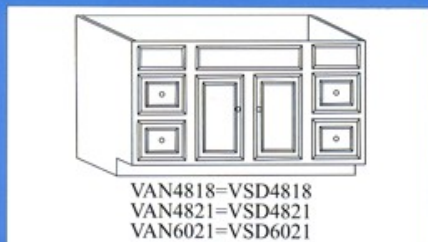

W 1230G
 W 1530G
 W 1830G

WB 2430
 WB 2730
 WB 3030
 WB 3630
 WB 2436
 WB 2736
 WB 3036
 WB 3636
 WB 2442
 WB 2742
 WB 3042
 WB 3642

W 2730G
 W 3030G
 W 3630G

BASE CABINETS 34 - 1/2" HIGH & 24" DEEP

B 9
 B 12
 B 15
 B 18
 B 21
 B 24(Single door)

B 24
 B 27
 B 30

B 33
 B 36
 B 39
 B 42

B 48

SB 24
 SB 27
 SB 30

SB 33
 SB 36
 SB 42
 SB 42D
 (With Drawer)

SB 48
 SB 48D
 (With Drawer)

SB 54
 SB 60

BB 24
 BB 30
 BB 36
 BB 42
 BB 48

TALL CABINETS (84" HIGH)

BASE CABINETS 34 - 1/2" HIGH & 24" DEEP

VANITIES

SPECIALTY UNITS

All Wood Vanities