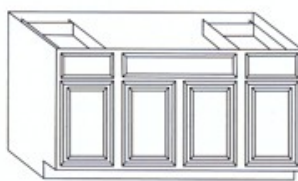

W 1230G
 W 1530G
 W 1830G

WB 2430
 WB 2730
 WB 3030
 WB 3630
 WB 2436
 WB 2736
 WB 3036
 WB 3636
 WB 2442
 WB 2742
 WB 3042
 WB 3642

W 2730G
 W 3030G
 W 3630G

BASE CABINETS 34 - 1/2" HIGH & 24" DEEP

B 9
 B 12
 B 15
 B 18
 B 21
 B 24(Single door)

B 24
 B 27
 B 30

B 33
 B 36
 B 39
 B 42

B 48

SB 24
 SB 27
 SB 30

SB 33
 SB 36
 SB 42
 SB 42D
 (With Drawer)

SB 48
 SB 48D
 (With Drawer)

SB 54
 SB 60

BB 24
 BB 30
 BB 36
 BB 42
 BB 48

TALL CABINETS (84" HIGH)

BASE CABINETS 34 - 1/2" HIGH & 24" DEEP

VANITIES

SPECIALTY UNITS

All Wood Vanities