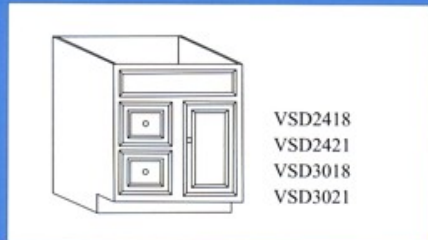

W 1230G
 W 1530G
 W 1830G

WB 2430
 WB 2730
 WB 3030
 WB 3630
 WB 2436
 WB 2736
 WB 3036
 WB 3636
 WB 2442
 WB 2742
 WB 3042
 WB 3642

W 2730G
 W 3030G
 W 3630G

BASE CABINETS 34 - 1/2" HIGH & 24" DEEP

B 9
 B 12
 B 15
 B 18
 B 21
 B 24(Single door)

B 24
 B 27
 B 30

B 33
 B 36
 B 39
 B 42

B 48

SB 24
 SB 27
 SB 30

SB 33
 SB 36
 SB 42
 SB 42D
 (With Drawer)

SB 48
 SB 48D
 (With Drawer)

SB 54
 SB 60

BB 24
 BB 30
 BB 36
 BB 42
 BB 48

TALL CABINETS (84" HIGH)

BASE CABINETS 34 - 1/2" HIGH & 24" DEEP

VANITIES

SPECIALTY UNITS

All Wood Vanities