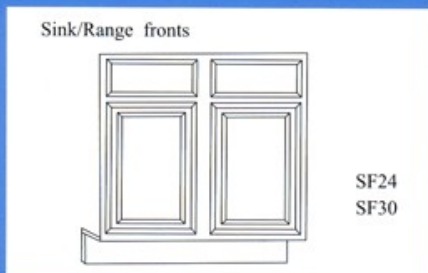

B 24
 B 27
 B 30

B 33
 B 36
 B 39
 B 42

B 48

SB 24
 SB 27
 SB 30

SB 33
 SB 36
 SB 42
 SB 42D
 (With Drawer)

SB 48
 SB 48D
 (With Drawer)

SB 54
 SB 60

BB 24
 BB 30
 BB 36
 BB 42
 BB 48

TALL CABINETS (84" HIGH)

BASE CABINETS 34 - 1/2" HIGH & 24" DEEP

VANITIES

SPECIALTY UNITS

All Wood Vanities