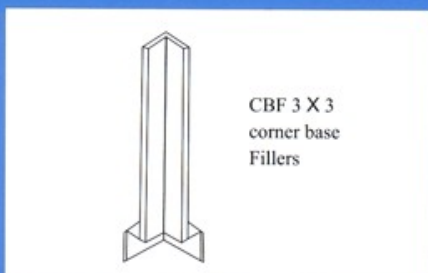

B 24
 B 27
 B 30

B 33
 B 36
 B 39
 B 42

B 48

SB 24
 SB 27
 SB 30

SB 33
 SB 36
 SB 42
 SB 42D
 (With Drawer)

SB 48
 SB 48D
 (With Drawer)

SB 54
 SB 60

BB 24
 BB 30
 BB 36
 BB 42
 BB 48

TALL CABINETS (84" HIGH)

BASE CABINETS 34 - 1/2" HIGH & 24" DEEP

VANITIES

SPECIALTY UNITS

All Wood Vanities