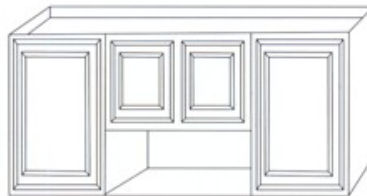

W 5430
W 6030