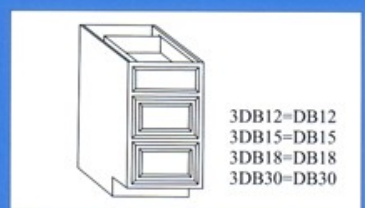

W 1230G
 W 1530G
 W 1830G

WB 2430
 WB 2730
 WB 3030
 WB 3630
 WB 2436
 WB 2736
 WB 3036
 WB 3636
 WB 2442
 WB 2742
 WB 3042
 WB 3642

W 2730G
 W 3030G
 W 3630G

BASE CABINETS 34 - 1/2" HIGH & 24" DEEP

B 9
 B 12
 B 15
 B 18
 B 21
 B 24(Single door)

B 24
 B 27
 B 30

B 33
 B 36
 B 39
 B 42

B 48

SB 24
 SB 27
 SB 30

SB 33
 SB 36
 SB 42
 SB 42D
 (With Drawer)

SB 48
 SB 48D
 (With Drawer)

SB 54
 SB 60

BB 24
 BB 30
 BB 36
 BB 42
 BB 48

TALL CABINETS (84" HIGH)

BASE CABINETS 34 - 1/2" HIGH & 24" DEEP

VANITIES

SPECIALTY UNITS

All Wood Vanities