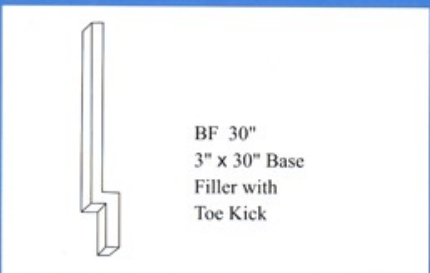

B 24
 B 27
 B 30

B 33
 B 36
 B 39
 B 42

B 48

SB 24
 SB 27
 SB 30

SB 33
 SB 36
 SB 42
 SB 42D
 (With Drawer)

SB 48
 SB 48D
 (With Drawer)

SB 54
 SB 60

BB 24
 BB 30
 BB 36
 BB 42
 BB 48

TALL CABINETS (84" HIGH)

BASE CABINETS 34 - 1/2" HIGH & 24" DEEP

VANITIES

SPECIALTY UNITS

All Wood Vanities