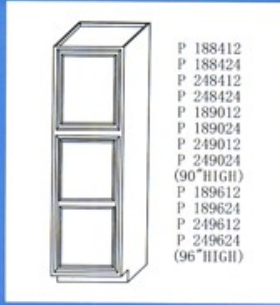

W 1230G
 W 1530G
 W 1830G

WB 2430
 WB 2730
 WB 3030
 WB 3630
 WB 2436
 WB 2736
 WB 3036
 WB 3636
 WB 2442
 WB 2742
 WB 3042
 WB 3642

W 2730G
 W 3030G
 W 3630G

BASE CABINETS 34 - 1/2" HIGH & 24" DEEP

B 9
 B 12
 B 15
 B 18
 B 21
 B 24(Single door)

B 24
 B 27
 B 30

B 33
 B 36
 B 39
 B 42

B 48

SB 24
 SB 27
 SB 30

SB 33
 SB 36
 SB 42
 SB 42D
 (With Drawer)

SB 48
 SB 48D
 (With Drawer)

SB 54
 SB 60

BB 24
 BB 30
 BB 36
 BB 42
 BB 48

TALL CABINETS (84" HIGH)

BASE CABINETS 34 - 1/2" HIGH & 24" DEEP

VANITIES

SPECIALTY UNITS

All Wood Vanities