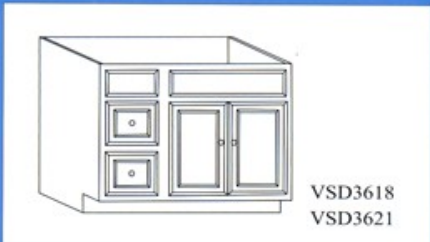

W 1230G
 W 1530G
 W 1830G

WB 2430
 WB 2730
 WB 3030
 WB 3630
 WB 2436
 WB 2736
 WB 3036
 WB 3636
 WB 2442
 WB 2742
 WB 3042
 WB 3642

W 2730G
 W 3030G
 W 3630G

BASE CABINETS 34 - 1/2" HIGH & 24" DEEP

B 9
 B 12
 B 15
 B 18
 B 21
 B 24(Single door)

B 24
 B 27
 B 30

B 33
 B 36
 B 39
 B 42

B 48

SB 24
 SB 27
 SB 30

SB 33
 SB 36
 SB 42
 SB 42D
 (With Drawer)

SB 48
 SB 48D
 (With Drawer)

SB 54
 SB 60

BB 24
 BB 30
 BB 36
 BB 42
 BB 48

TALL CABINETS (84" HIGH)

BASE CABINETS 34 - 1/2" HIGH & 24" DEEP

VANITIES

SPECIALTY UNITS

All Wood Vanities