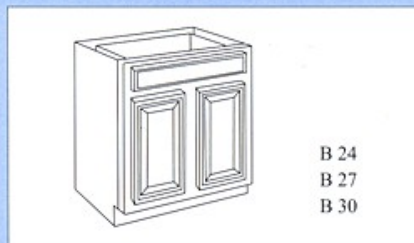

WALL CABINETS 12" DEEP

BASE CABINETS 34 - 1/2" HIGH & 24" DEEP

TALL CABINETS (84" HIGH)

BASE CABINETS 34-1/2" HIGH & 24" DEEP

VANITIES

SPECIALTY UNITS

All Wood Vanities