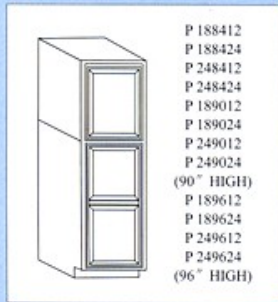

WALL CABINETS 12" DEEP

BASE CABINETS 34 - 1/2" HIGH & 24" DEEP

TALL CABINETS (84" HIGH)

BASE CABINETS 34-1/2" HIGH & 24" DEEP

VANITIES

SPECIALTY UNITS

All Wood Vanities