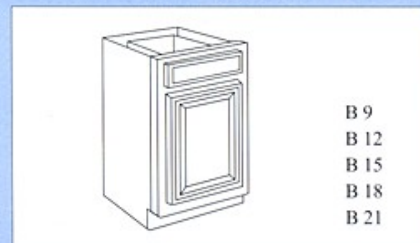

WALL CABINETS 12" DEEP

BASE CABINETS 34 - 1/2" HIGH & 24" DEEP

TALL CABINETS (84" HIGH)

BASE CABINETS 34-1/2" HIGH & 24" DEEP

VANITIES

SPECIALTY UNITS

All Wood Vanities