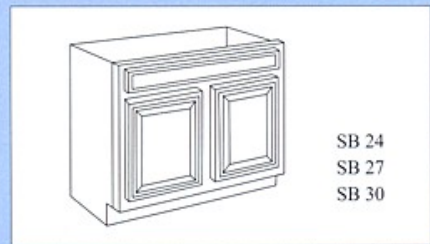

WALL CABINETS 12" DEEP

BASE CABINETS 34 - 1/2" HIGH & 24" DEEP

TALL CABINETS (84" HIGH)

BASE CABINETS 34-1/2" HIGH & 24" DEEP

VANITIES

SPECIALTY UNITS

All Wood Vanities