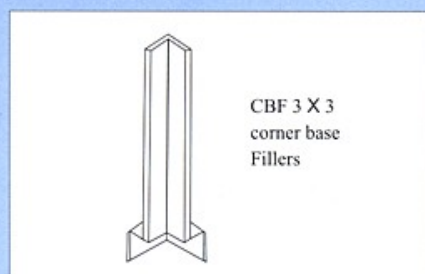

WALL CABINETS 12" DEEP

BASE CABINETS 34 - 1/2" HIGH & 24" DEEP

TALL CABINETS (84" HIGH)

BASE CABINETS 34-1/2" HIGH & 24" DEEP

VANITIES

SPECIALTY UNITS

All Wood Vanities