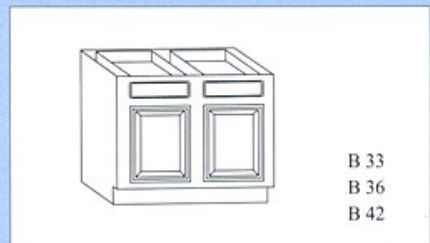

WALL CABINETS 12" DEEP

BASE CABINETS 34 - 1/2" HIGH & 24" DEEP

TALL CABINETS (84" HIGH)

BASE CABINETS 34-1/2" HIGH & 24" DEEP

VANITIES

SPECIALTY UNITS

All Wood Vanities