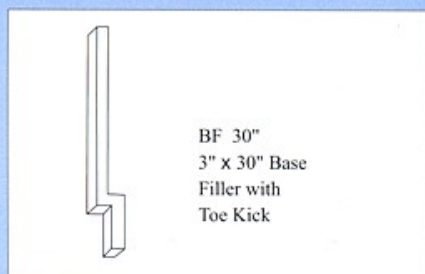

WALL CABINETS 12" DEEP

BASE CABINETS 34 - 1/2" HIGH & 24" DEEP

TALL CABINETS (84" HIGH)

BASE CABINETS 34-1/2" HIGH & 24" DEEP

VANITIES

SPECIALTY UNITS

All Wood Vanities