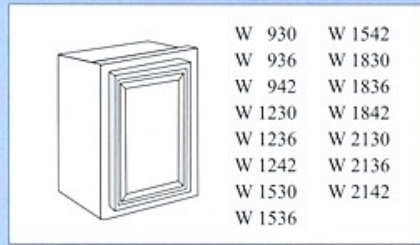

WALL CABINETS 12" DEEP

BASE CABINETS 34 - 1/2" HIGH & 24" DEEP

TALL CABINETS (84" HIGH)

BASE CABINETS 34-1/2" HIGH & 24" DEEP

VANITIES

SPECIALTY UNITS

All Wood Vanities