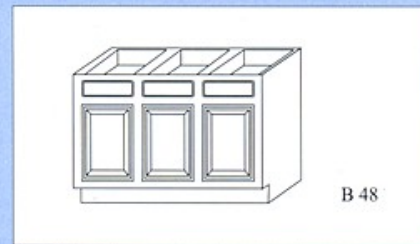

WALL CABINETS 12" DEEP

BASE CABINETS 34 - 1/2" HIGH & 24" DEEP

TALL CABINETS (84" HIGH)

BASE CABINETS 34-1/2" HIGH & 24" DEEP

VANITIES

SPECIALTY UNITS

All Wood Vanities