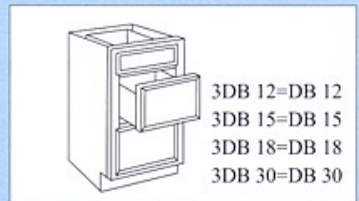

WALL CABINETS 12" DEEP

BASE CABINETS 34 - 1/2" HIGH & 24" DEEP

TALL CABINETS (84" HIGH)

BASE CABINETS 34-1/2" HIGH & 24" DEEP

VANITIES

SPECIALTY UNITS

All Wood Vanities