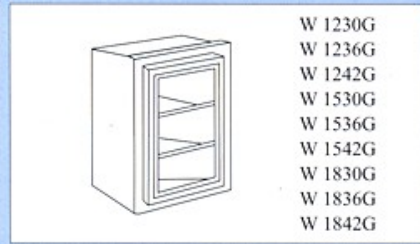

WALL CABINETS 12" DEEP

BASE CABINETS 34 - 1/2" HIGH & 24" DEEP

TALL CABINETS (84" HIGH)

BASE CABINETS 34-1/2" HIGH & 24" DEEP

VANITIES

SPECIALTY UNITS

All Wood Vanities