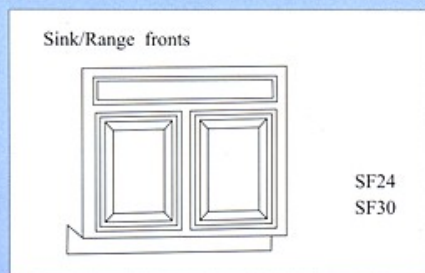

WALL CABINETS 12" DEEP

BASE CABINETS 34 - 1/2" HIGH & 24" DEEP

TALL CABINETS (84" HIGH)

BASE CABINETS 34-1/2" HIGH & 24" DEEP

VANITIES

SPECIALTY UNITS

All Wood Vanities