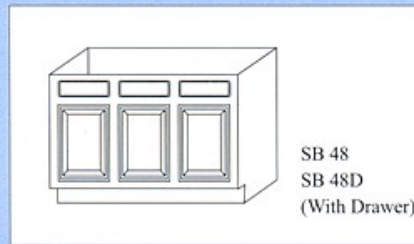

WALL CABINETS 12" DEEP

BASE CABINETS 34 - 1/2" HIGH & 24" DEEP

TALL CABINETS (84" HIGH)

BASE CABINETS 34-1/2" HIGH & 24" DEEP

VANITIES

SPECIALTY UNITS

All Wood Vanities