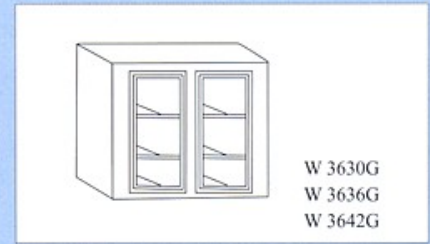

WALL CABINETS 12" DEEP

BASE CABINETS 34 - 1/2" HIGH & 24" DEEP

TALL CABINETS (84" HIGH)

BASE CABINETS 34-1/2" HIGH & 24" DEEP

VANITIES

SPECIALTY UNITS

All Wood Vanities