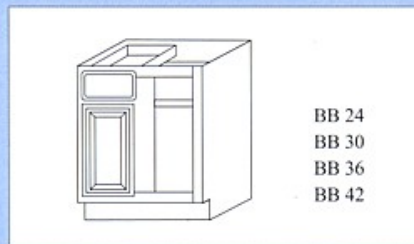

WALL CABINETS 12" DEEP

BASE CABINETS 34 - 1/2" HIGH & 24" DEEP

TALL CABINETS (84" HIGH)

BASE CABINETS 34-1/2" HIGH & 24" DEEP

VANITIES

SPECIALTY UNITS

All Wood Vanities