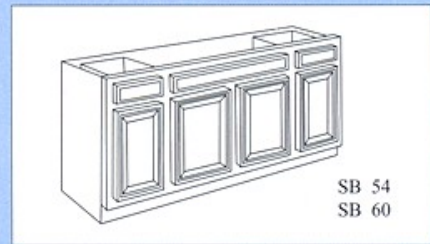

WALL CABINETS 12" DEEP

BASE CABINETS 34 - 1/2" HIGH & 24" DEEP

TALL CABINETS (84" HIGH)

BASE CABINETS 34-1/2" HIGH & 24" DEEP

VANITIES

SPECIALTY UNITS

All Wood Vanities