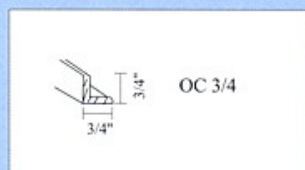

WALL CABINETS 12" DEEP

BASE CABINETS 34 - 1/2" HIGH & 24" DEEP

TALL CABINETS (84" HIGH)

BASE CABINETS 34-1/2" HIGH & 24" DEEP

VANITIES

SPECIALTY UNITS

All Wood Vanities