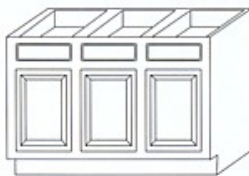

## BASE CABINETS 34 - 1/2" HIGH & 24" DEEP

B 9  
 B 12  
 B 15  
 B 18  
 B 21  
 B 24(Single door)

B 24  
 B 27  
 B 30

B 33  
 B 36  
 B 39  
 B 42

B 48

SB 24"  
 SB 27"  
 SB 30"  
 SINK BASE

SB 33  
 SB 36  
 SB 42  
 SB 42D  
 (With Drawer)

SB 48  
 SB 48D  
 (With Drawer)

SB 54"  
 SB 60"  
 Sink  
 Base

BB30  
 RBC4347=BB36  
 Reversible BB42  
 Base Blind BB48  
 Corner  
 Pull Distance  
 43" to 47"