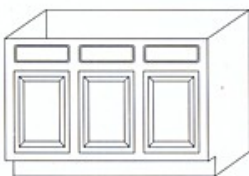

## BASE CABINETS 34 - 1/2" HIGH & 24" DEEP

B 9  
 B 12  
 B 15  
 B 18  
 B 21  
 B 24(Single door)

B 24  
 B 27  
 B 30

B 33  
 B 36  
 B 39  
 B 42

B 48

SB 24"  
 SB 27"  
 SB 30"  
 SINK BASE

SB 33  
 SB 36  
 SB 42  
 SB 42D  
 (With Drawer)

SB 48  
 SB 48D  
 (With Drawer)

SB 54"  
 SB 60"  
 Sink  
 Base

BB30  
 RBC4347=BB36  
 Reversible BB42  
 Base Blind BB48  
 Corner  
 Pull Distance  
 43" to 47"