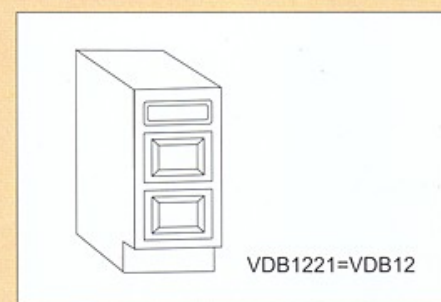

VANITY CABINETS