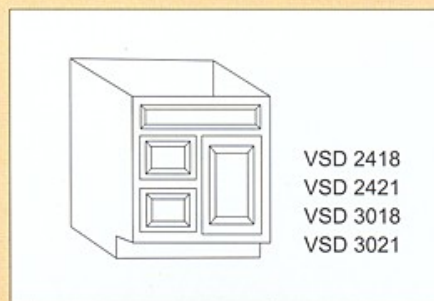

VANITY CABINETS