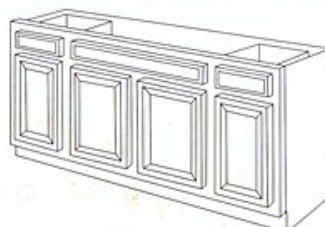

## BASE CABINETS 34 - 1/2" HIGH & 24" DEEP

B 9  
 B 12  
 B 15  
 B 18  
 B 21  
 B 24(Single door)

B 24  
 B 27  
 B 30

B 33  
 B 36  
 B 39  
 B 42

B 48

SB 24"  
 SB 27"  
 SB 30"  
 SINK BASE

SB 33  
 SB 36  
 SB 42  
 SB 42D  
 (With Drawer)

SB 48  
 SB 48D  
 (With Drawer)

SB 54"  
 SB 60"  
 Sink  
 Base

BB30  
 RBC4347=BB36  
 Reversible BB42  
 Base Blind BB48  
 Corner  
 Pull Distance  
 43" to 47"