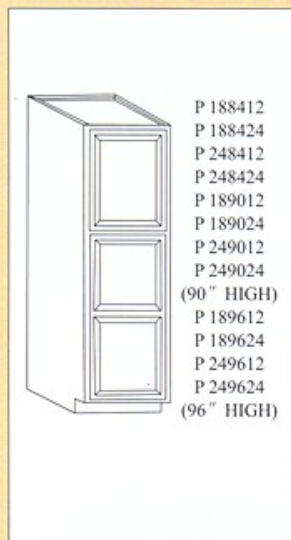

## BASE CABINETS 34 - 1/2" HIGH & 24" DEEP

B 9  
 B 12  
 B 15  
 B 18  
 B 21  
 B 24(Single door)

B 24  
 B 27  
 B 30

B 33  
 B 36  
 B 39  
 B 42

B 48

SB 24"  
 SB 27"  
 SB 30"  
 SINK BASE

SB 33  
 SB 36  
 SB 42  
 SB 42D  
 (With Drawer)

SB 48  
 SB 48D  
 (With Drawer)

SB 54"  
 SB 60"  
 Sink  
 Base

BB30  
 RBC4347=BB36  
 Reversible BB42  
 Base Blind BB48  
 Corner  
 Pull Distance  
 43" to 47"

## TALL CABINETS (84" HIGH)