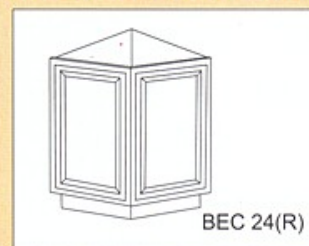

BASE CABINETS 34 - 1/2" HIGH & 24" DEEP