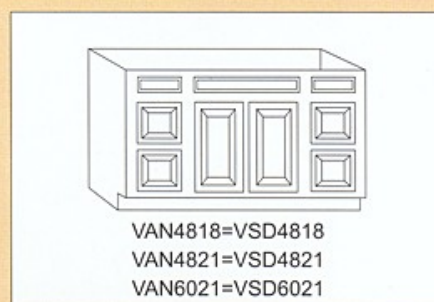

VANITY CABINETS