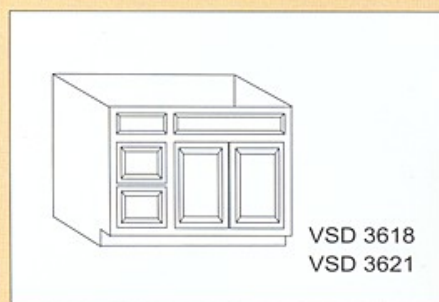

VANITY CABINETS