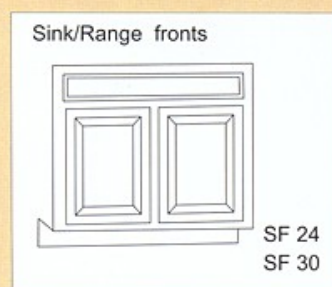

SPECIALTY UNITS