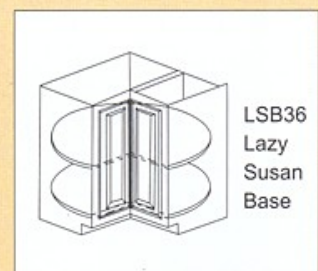

BASE CABINETS 34 - 1/2" HIGH & 24" DEEP