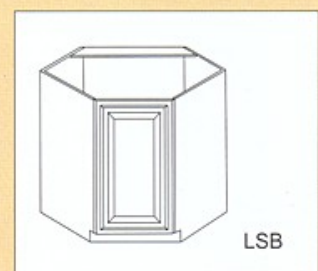

VANITY CABINETS