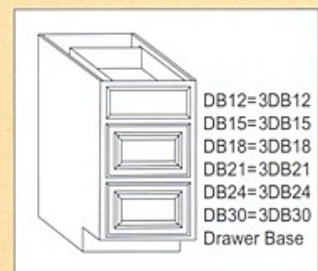

BASE CABINETS 34 - 1/2" HIGH & 24" DEEP