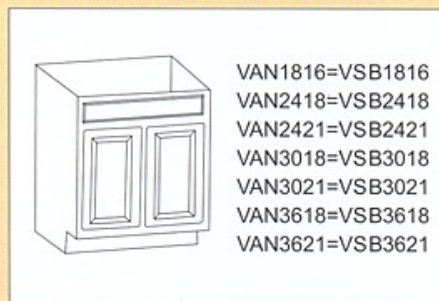

VANITY CABINETS