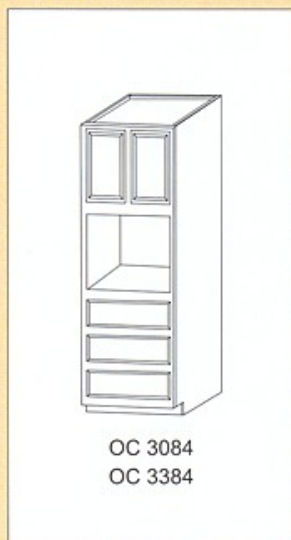

## BASE CABINETS 34 - 1/2" HIGH & 24" DEEP

B 9  
 B 12  
 B 15  
 B 18  
 B 21  
 B 24(Single door)

B 24  
 B 27  
 B 30

B 33  
 B 36  
 B 39  
 B 42

B 48

SB 24"  
 SB 27"  
 SB 30"  
 SINK BASE

SB 33  
 SB 36  
 SB 42  
 SB 42D  
 (With Drawer)

SB 48  
 SB 48D  
 (With Drawer)

SB 54"  
 SB 60"  
 Sink  
 Base

BB30  
 RBC4347=BB36  
 Reversible BB42  
 Base Blind BB48  
 Corner  
 Pull Distance  
 43" to 47"

## TALL CABINETS (84" HIGH)

## BASE CABINETS 34 - 1/2" HIGH & 24" DEEP